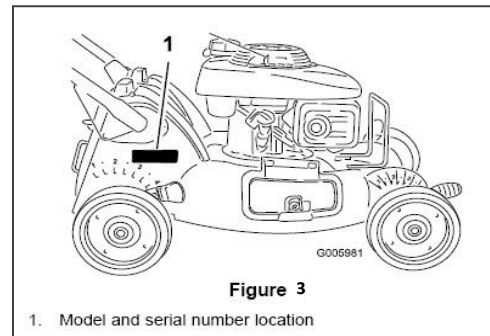

- Toro Commercial 21 walk power mower – the model/serial number can be found on the right side above the rear wheel of the mower

<i>Model Number</i>	<i>Serial Number</i>
22156	311000285 – 311001117