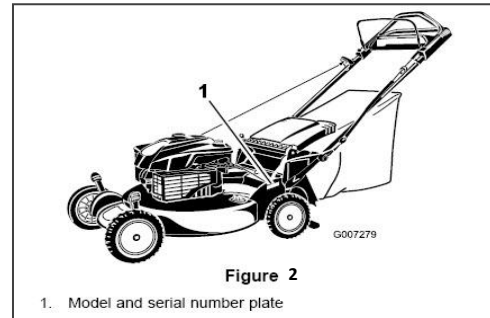

- Toro Super Recycler walk power mowers – the model/serial number can be found on a decal on the left side above the rear wheel of the mower

<i>Model Number</i>	<i>Serial Number</i>
20092	311005752 – 311026200
20092C	311000500 – 311002698
20095	311001700 – 311006905
20095C	311000251 – 311001100
20099	311000101 – 311003000
20192	311000868 – 311004221
20197	311001199 – 311005121