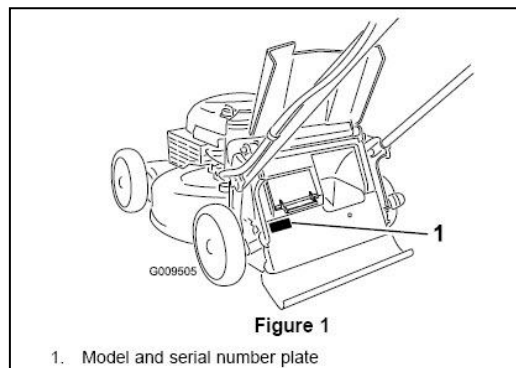

Toro apologizes for this quality issue and the inconvenience it may pose.

Product: 2011 Toro® Super Recycler®, Recycler and Commercial 21 walk power mowers with the rear-wheel drive self-propel system.

Sold at: The Home Depot and independent Toro dealers in both the U.S. and Canada.

Issue/Remedy: The failure indication is loss of the self-propel function after a few hours of use. If you are experiencing this issue with your Toro mower, we ask that you please take it to a local Toro authorized servicing dealer for a free repair under warranty. **If you purchased your mower at The Home Depot, please do not return it to the store.**

To locate a Toro authorized servicing dealer near you, please go to Toro’s website (www.toro.com/locate) or call 1-866-946-3119. Because the repair requires disassembling a portion of your mower, we do not recommend you attempt to repair the machine yourself.

Affected Toro Walk Power Mowers:

- Toro Recycler walk power mowers – the model/serial number can be found on a decal on the left rear of the mower.

<i>Model Number</i>	<i>Serial Number</i>
20314	311002557 – 311007431
20316	311004247 - 311006477
20332	311055247 - 311107477
20332C	311003100 - 311008147
20333	311022646 - 311035787
20333C	311000475 - 311000600
20333C	311002501 - 311003365
20334	311022040 - 311040909
20334C	311002276 - 311002905
20338	311000820 - 311001681
20338	311002001 - 311002300
20352	311002952 - 311004035