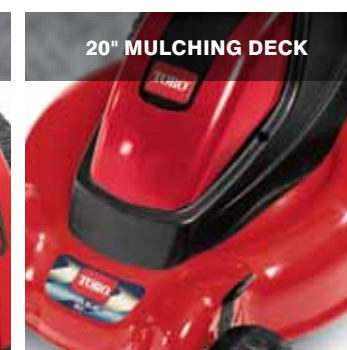

36 VOLT SYSTEM

EASY TO OPERATE CONTROLS

20" MULCHING DECK