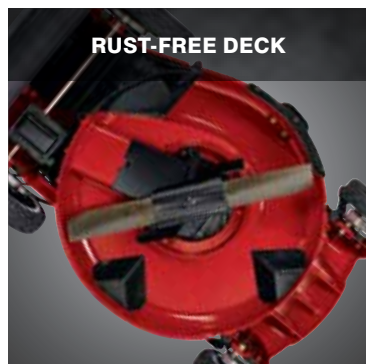

LEAVE ONLY A
PERFECT CUT

EXCLUSIVE RECYCLING ACTION

The aerodynamic blade **1** cuts the grass. The clippings hit the kickers **2** and then are pushed back down into the blade. The accelerator **3** circulates clippings repeatedly into the blade for recutting.

CONVENIENT AUTO CHOKE SYSTEM

No need to choke or prime the engine – just start the mower and go!

DESIGNED
WITH **YOU**
IN MIND

FEED YOUR LAWN

Other mowers cut grass in a way that causes clippings to pile on top of the lawn. Our uniquely engineered Super Recycler cutting system recuts the grass into finely shredded clippings that go back into your lawn. Whether you're mulching to save time, naturally composting your lawn or reducing fertilizer use, the Super Recycler gives you the ultimate in mulching performance.

A BROADER SWEEP, A FASTER FINISH

Finish mowing faster with a larger 22" cutting width and ground speeds up to 4.5 mph. Our exclusive Atomic Blade efficiently mulches grass — giving you a healthy, lush-looking lawn.

See your dealer for full details on warranties.

See your dealer for full details on warranties.