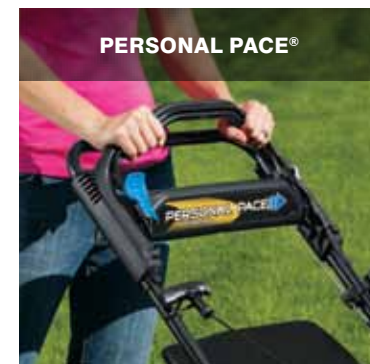

LEAVE ONLY A
PERFECT CUT

EXCLUSIVE RECYCLING ACTION

The aerodynamic blade **1** cuts the grass. The clippings hit the kickers **2** and then are pushed back down into the blade. The accelerator **3** circulates clippings repeatedly into the blade for recutting.

CONVENIENT AUTO CHOKE SYSTEM

No need to choke or prime the engine – just start the mower and go!

DESIGNED
WITH **YOU**
IN MIND

FEED YOUR LAWN

Other mowers cut grass in a way that causes clippings to pile on top of the lawn. Our uniquely engineered Super Recycler cutting system recuts the grass into finely shredded clippings that go back into your lawn. Whether you're mulching to save time, naturally composting your lawn or reducing fertilizer use, the Super Recycler gives you the ultimate in mulching performance.

A BROADER SWEEP, A FASTER FINISH

Finish mowing faster with a larger 22" cutting width and ground speeds up to 4.5 mph. Our exclusive Atomic Blade efficiently mulches grass — giving you a healthy, lush-looking lawn.

See your dealer for full details on warranties.

See your dealer for full details on warranties.