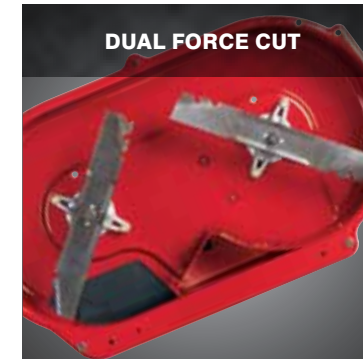

DUAL FORCE CUT

The Dual Force™ twin blade cutting system and Atomic blades cut grass into a super fine mulch for superior quality of cut and a healthy, rich lawn.