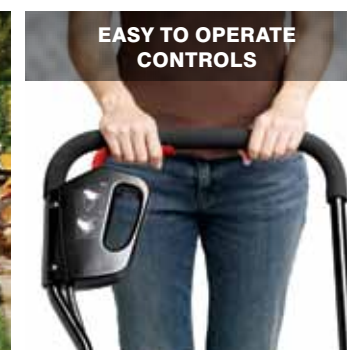

See your dealer for full details on warranties.