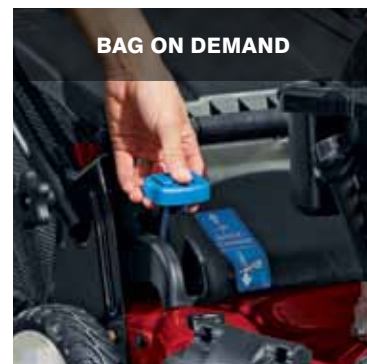

BAG ON DEMAND
Switch from mulching to bagging in seconds by flipping the quick-change lever.
Available on select models.