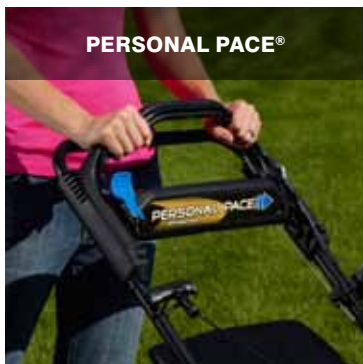

PERSONAL PACE®

Toro's exclusive Personal Pace system automatically senses and adapts to your walking speed. Available on select models.