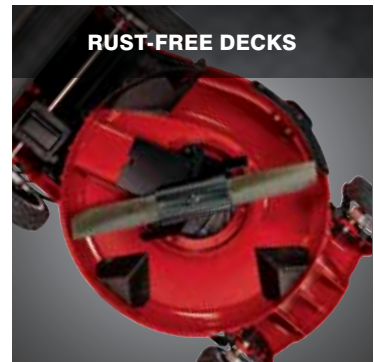

RUST-FREE DECKS

Durable, rust-free cast aluminum cutting deck converts from mulching, side discharging, or rear bagging without tools.

See your dealer for full details on warranties.