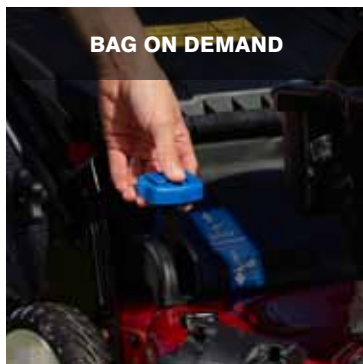

BAG ON DEMAND

Switch from mulching to bagging in seconds by flipping the quick-change lever. Available on select models.