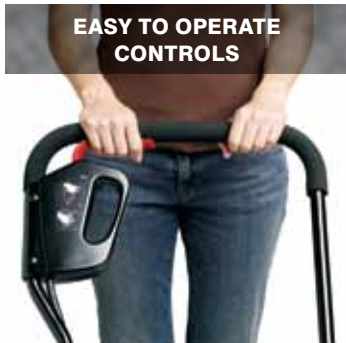

GET
CORDLESS
AND
GO GREEN

IT'S EASY TO BE ECO-FRIENDLY

Maintenance and worry free—no refueling, spills or mess in the garage. You'll also reduce harmful emissions. And at only 77 lbs., the e-Cycler is lighter than most other cordless mowers.

POWER UP, UNPLUG AND MOW

Enjoy power and performance with the environmentally friendly benefits of a cordless mower. Toro's e-Cycler is lightweight, easy-to-handle and emissions-free at the mower – perfect for lawns up to 10,000 sq.ft. You simply can't buy a better mulching cordless electric mower.

See your dealer for full details on warranties.