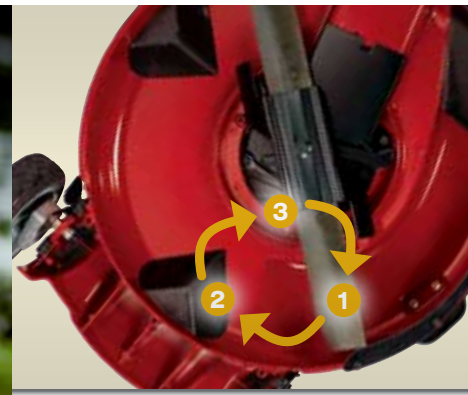

THE
**ULTIMATE
CAST**

**EXCLUSIVE
RECYCLING ACTION**

The aerodynamic blade **1** cuts the grass. The clippings hit the kickers **2** and then are pushed back down into the blade. The accelerator **3** circulates clippings repeatedly into the blade for recutting.