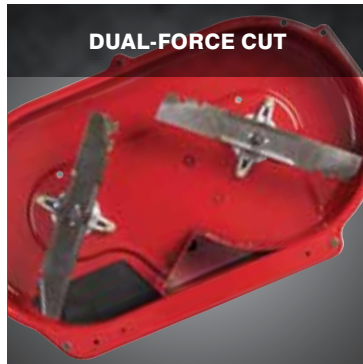

See your dealer for full details on warranties.

SAVER

SAVE UP TO 40%*

OF YOUR MOWING TIME

30" MOWING DECK

The wide 30" mowing deck lets you handle large areas of grass quickly and easily, reducing mowing time by up to 40%*.

DUAL-FORCE CUT

The Dual-Force™ twin blade cutting system and Toro Atomic blades cut grass into a super fine mulch for superior quality of cut and a healthy, rich lawn.

QUICK-STOW LEVER

The Quick-Stow lever allows you to position the handle upright for easy, compact storage.