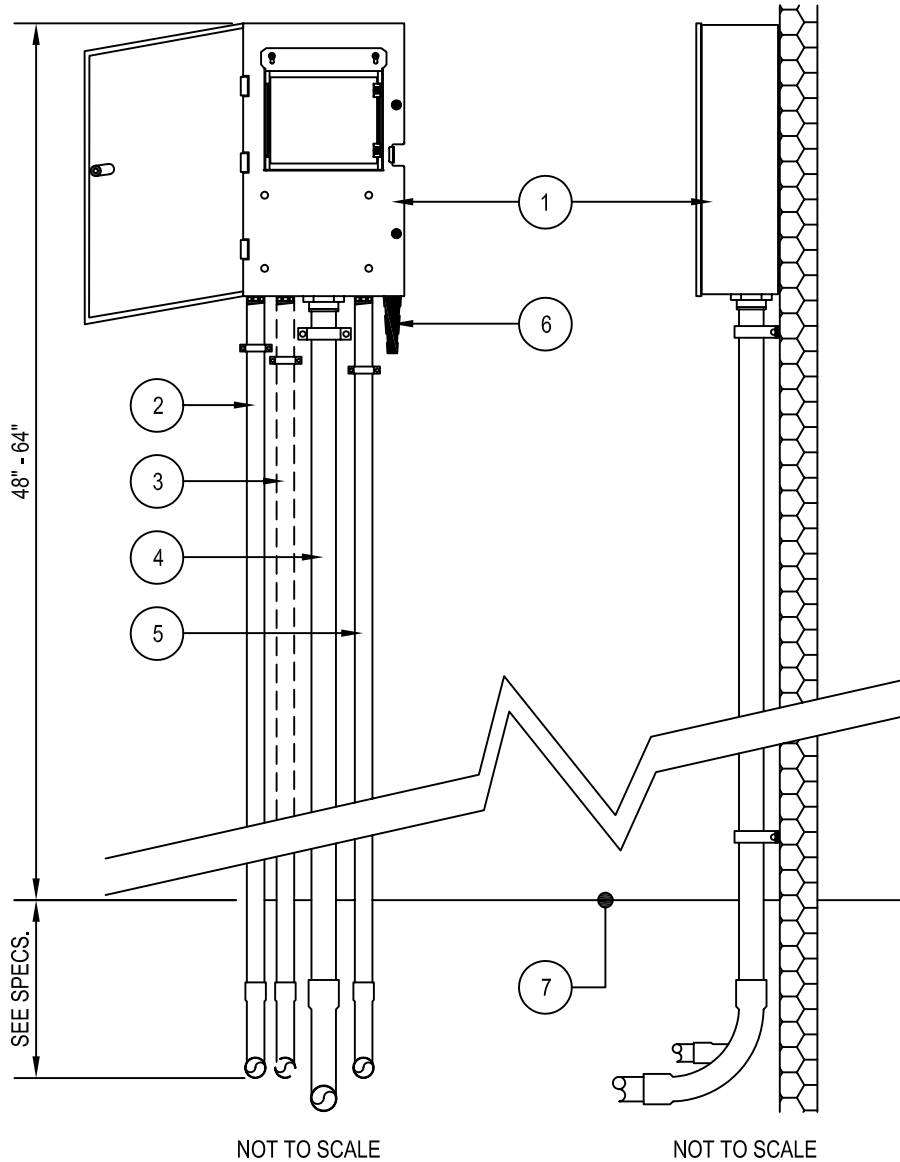

TORO-IRRIGATION DIVISION
 5825 JASMINE STREET
 RIVERSIDE, CA 92504
 TOLL FREE: 1-800-664-4740
 PHONE: (951) 785-3152
 FAX: (951) 359-1870
 www.toro.com

- 1 TORO SENTINEL SMALL METAL CABINET WALL MOUNT IRRIGATION CONTROLLER MODEL NO. SSAXXWS36NSX OR MAPTO MODEL NO. SSAMNXXWS36NSX. SEE PLAN FOR NUMBER OF STATIONS.
- 2 1/2" CONDUIT FOR ELECTRICAL POWER PER LOCAL AND NATIONAL ELECTRICAL CODES. OPTIONAL 3/4" KNOCK-OUT IF LARGER CONDUITS ARE USED.
- 3 OPTINOAL 1/2" KNOCK-OUT FOR RAIN SENSOR WIRE.
- 4 2" CONDUIT FOR REMOTE CONTROL WIRES AND MV OR PUMP START WIRES. OPTIONAL 3" KNOCK-OUT IF LARGER WIRES ARE USED. SECURE TO WALL WITH APPROPRIATE PIPE CLAMPS.
- 5 3/4" KNOCKOUT FOR EARTH GROUND WIRES.
- 6 MOUNTED NARROWBAND ANTENNA
- 7 FINISHED GRADE

NOTES:

- 1. INSTALLATION TO BE COMPLETED IN ACCORDANCE WITH MANUFACTURERS SPECIFICATIONS.
- 2. DO NOT SCALE DRAWINGS.
- 3. CONTRACTORS NOTE: FOR PRODUCT AND COMPANY INFORMATION VISIT www.CADdetails.com/info REFERENCE NUMBER 065-286