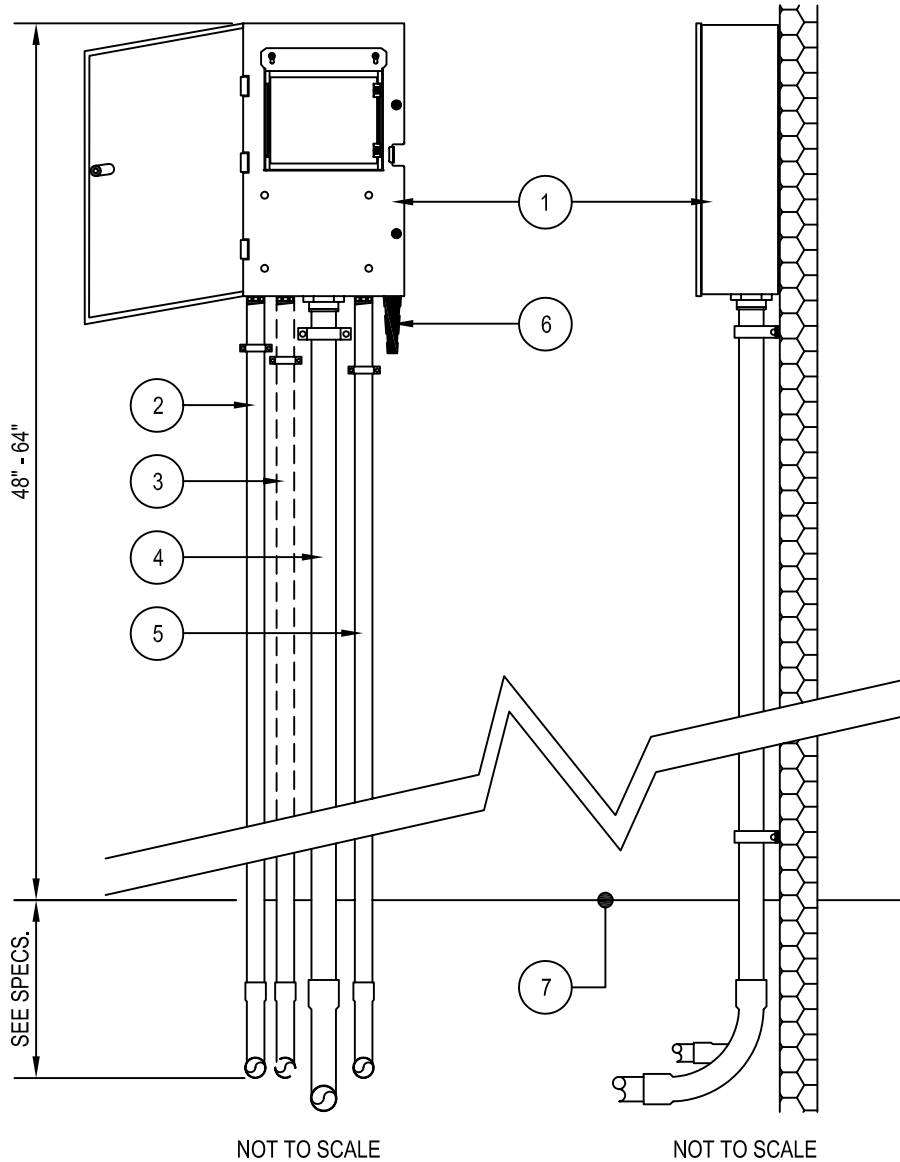

TORO-IRRIGATION DIVISION
 5825 JASMINE STREET
 RIVERSIDE, CA 92504
 TOLL FREE: 1-800-664-4740
 PHONE: (951) 785-3152
 FAX: (951) 359-1870
 www.toro.com

- ① TORO SENTINEL SMALL METAL CABINET WALL MOUNT IRRIGATION CONTROLLER MODEL NO. SSAXXWS36NSX OR MAPTO MODEL NO. SSAMNXXWS36NSX. SEE PLAN FOR NUMBER OF STATIONS.
- ② 1/2" CONDUIT FOR ELECTRICAL POWER PER LOCAL AND NATIONAL ELECTRICAL CODES. OPTIONAL 3/4" KNOCK-OUT IF LARGER CONDUITS ARE USED.
- ③ OPTINOAL 1/2" KNOCK-OUT FOR RAIN SENSOR WIRE.
- ④ 2" CONDUIT FOR REMOTE CONTROL WIRES AND MV OR PUMP START WIRES. OPTIONAL 3" KNOCK-OUT IF LARGER WIRES ARE USED. SECURE TO WALL WITH APPROPRIATE PIPE CLAMPS.
- ⑤ 3/4" KNOCKOUT FOR EARTH GROUND WIRES.
- ⑥ MOUNTED NARROWBAND ANTENNA
- ⑦ FINISHED GRADE

NOTES:

- 1. INSTALLATION TO BE COMPLETED IN ACCORDANCE WITH MANUFACTURERS SPECIFICATIONS.
- 2. DO NOT SCALE DRAWINGS.
- 3. CONTRACTORS NOTE: FOR PRODUCT AND COMPANY INFORMATION VISIT www.CADdetails.com/info REFERENCE NUMBER 065-285