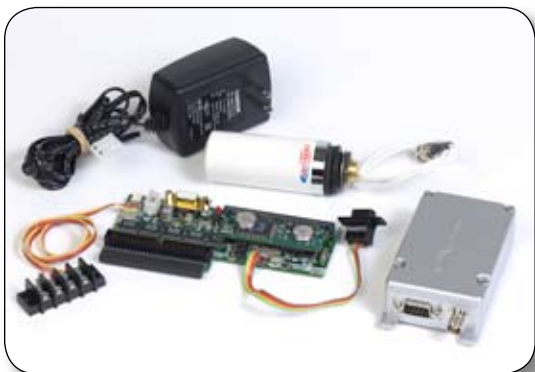

SPECIFICATIONS

ESP-MC Retro-Link Kit.
(Antenna sold separately)