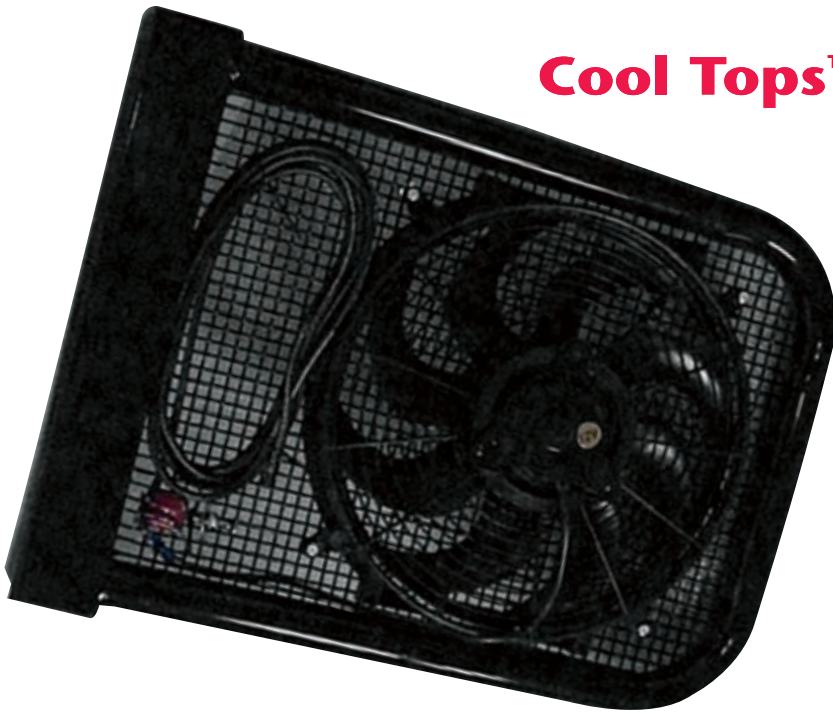

 TORO

Count on it.

COOL TOPS™ FAN

# Cool Tops™ Downdraft System FOR COMMERCIAL MOWERS

**AVAILABLE EXCLUSIVELY  
FROM THE TORO COMPANY**

*Beat the Heat With a  
ROPS-Mounted Electric Fan*

Available only from The Toro Company, the **Cool Tops** system is a patented, 12-volt fan that mounts to Toro Z riding mowers equipped with a roll-over protection system (ROPS) – whether old or new. It's designed to promote comfort and productivity by keeping motor heat, insects, and debris off equipment operators.

## *Durable and Efficient Leads to Comfortable and Productive*

The **Cool Tops** heavy-duty fan utilizes the 12-volt power system of the mower's traction unit\* to deliver an output of 1800 cubic feet per minute (cfm) of air flow. The fan's sturdy construction includes a welded steel frame plus a waterproof motor and switch, all backed by a one-year warranty.