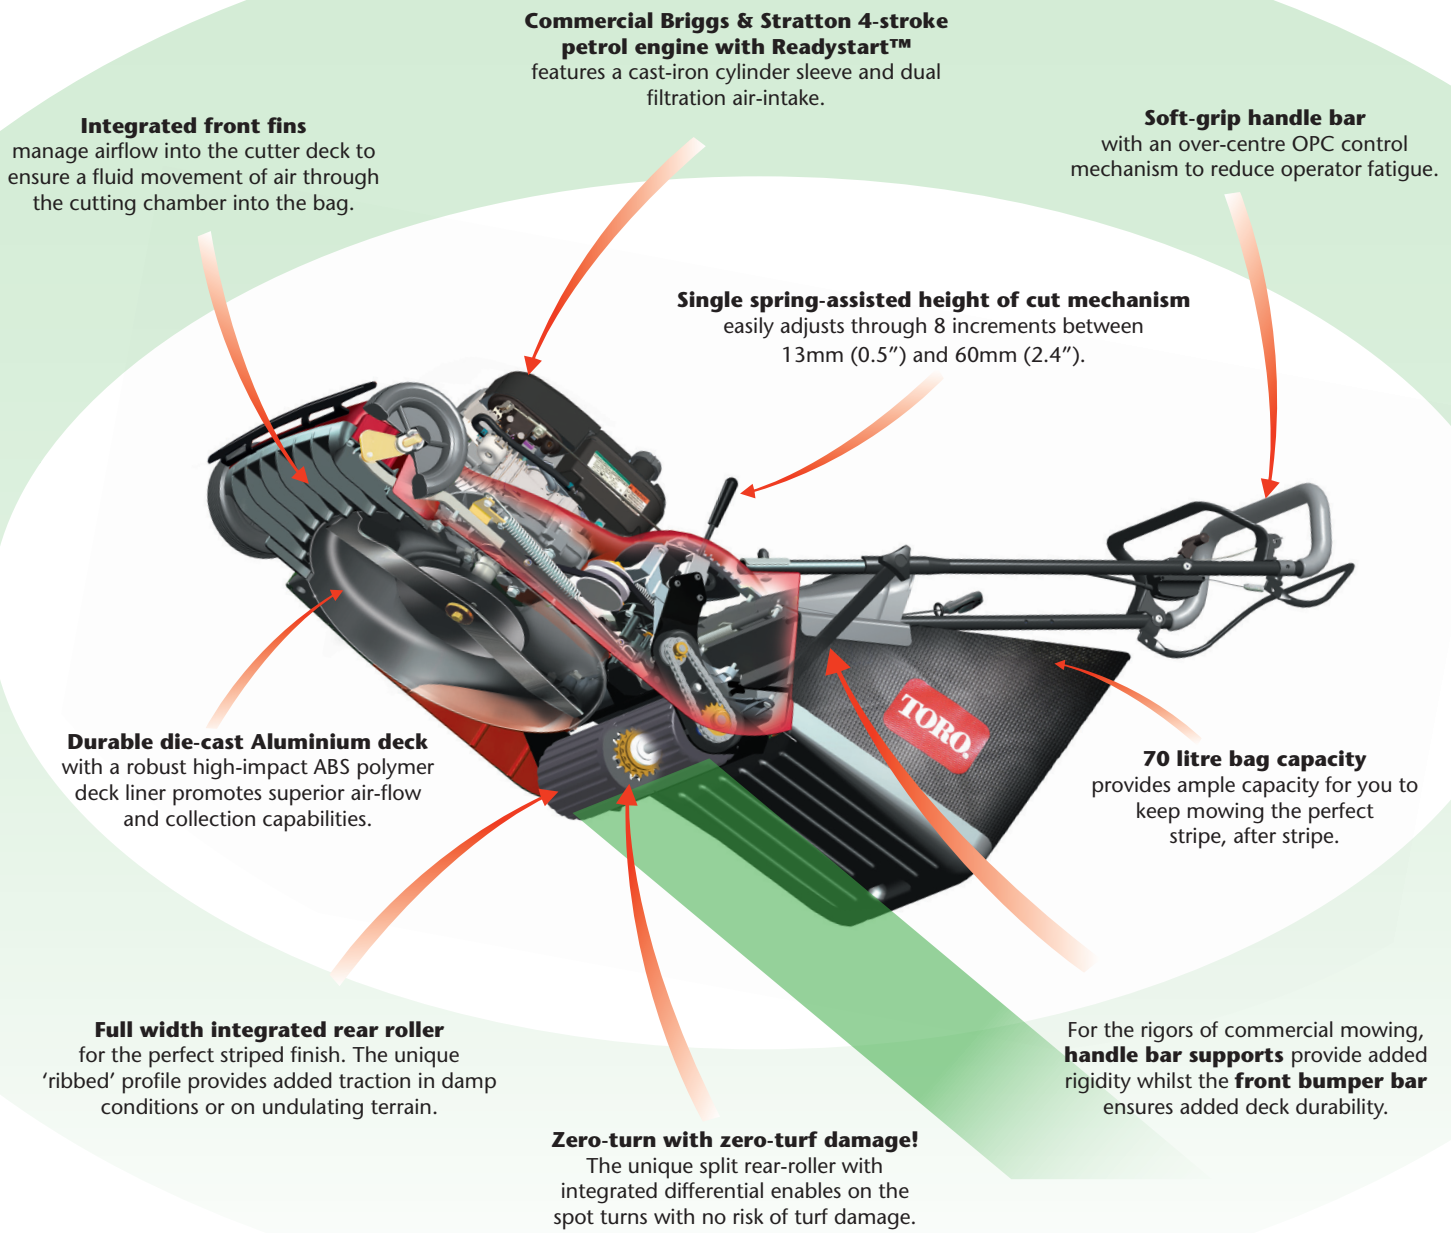

TORO

Count on it.

ProStripe™ 560 - features in detail

TM

**TORO® PROFESSIONAL SERVICES**

Toro Financing Many flexible financing options are available to meet your specific operational requirements.

Toro Genuine Parts Keep the productivity and performance of your equipment at its peak by using genuine Toro replacement parts. Find and identify your replacement parts online at www.Toro.com/partsviewer.

Products depicted in this brochure are for demonstration purposes only. Actual products offered for sale may vary.

SPECIFICATIONS - PROSTRIPETM 560

ENGINE	Commercial grade Briggs & Stratton 850 Series with Readystart™
STARTER	Recoil – Zone Start
TRANSMISSION	Single speed auto-drive – 4.4km/h (2.7mph)
CUTTING SYSTEM	Single Steel Blade
CUTTING WIDTH	560mm (22")
HEIGHT OF CUT	13 – 60mm (0.5" – 2.4") through 8 increments
BAG CAPACITY	70 Litres
NET WEIGHT	51 kg (112lbs)
WARRANTY	2-Year Limited Warranty
CERTIFICATION	Meets CE & ANSI Legislative Requirements. Engine certified to meet EPA/CARB emissions requirements.

TORO**Count on it.**

ProStripe™ 560

For a Fairway Finish

- Rear roller for that perfect striped finish
- Superb cutting and collection capabilities
- Low cutting height for fine-turf applications
- Zero-turn manoeuvrability with zero turf damage

Get the look of a fairway for your lawn. Designed to provide the perfect cut and elegant striped finish to any lawn area, the Toro ProStripe™ 560 is the ideal choice for mowing formal lawns around pavilions, club houses and hotels. Sports and golf applications – or even residential lawns and gardens are no challenge for this high quality, versatile mower.