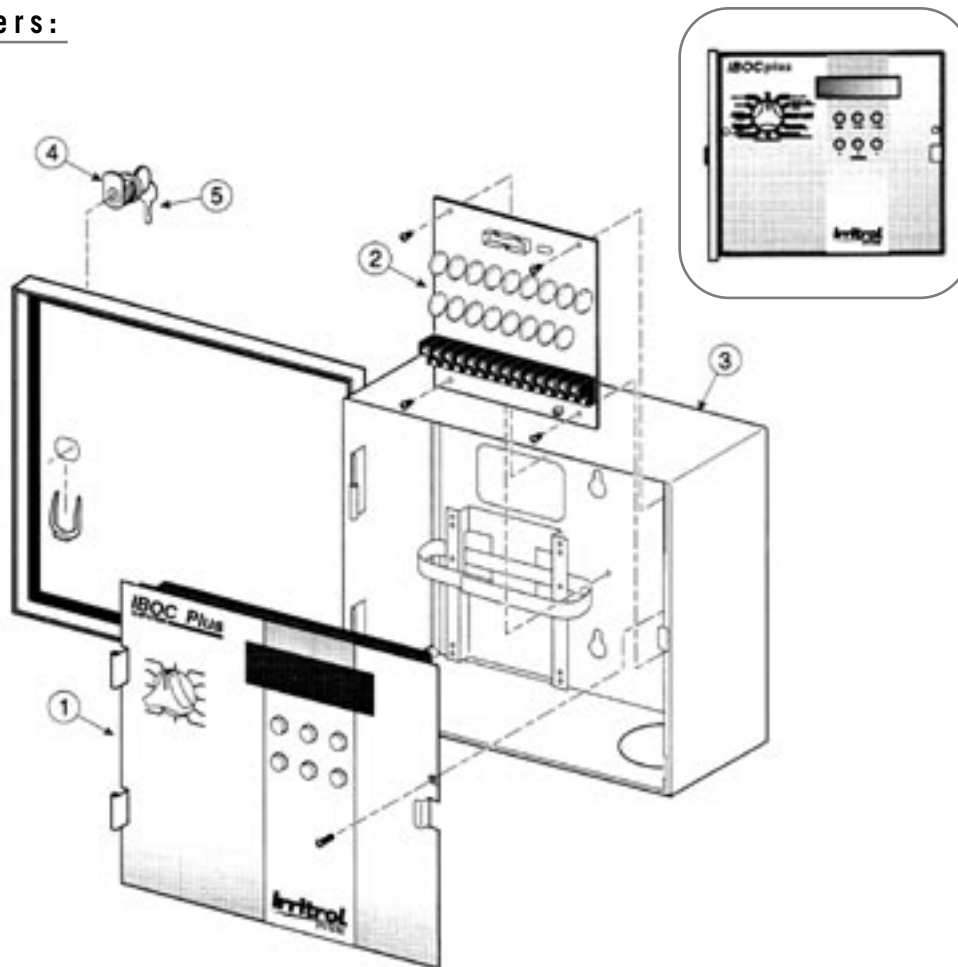

IBOC Plus Series

Model Numbers:

- IBOC4 Plus
- IBOC8 Plus
- IBOC12 Plus

Ref. #	Description	IBOC4 PLUS	IBOC8 PLUS	IBOC12 PLUS
		Part Numbers	Part Numbers	Part Numbers
1	Front Panel Assembly	89-9554	89-9553	89-9386
2	Terminal PCB Assembly	89-9556	89-9555	89-9402
3	Cabinet, Metal	89-9385	89-9385	89-9385
4	Lock Assembly, Irritrol	R671101	R671101	R671101
5	Keys w/ Ring (HL238)	683503	683503	683503
	User's Manual	373-0040	373-0040	373-0040
	Quick Reference Card	371-0083	371-0083	371-0083